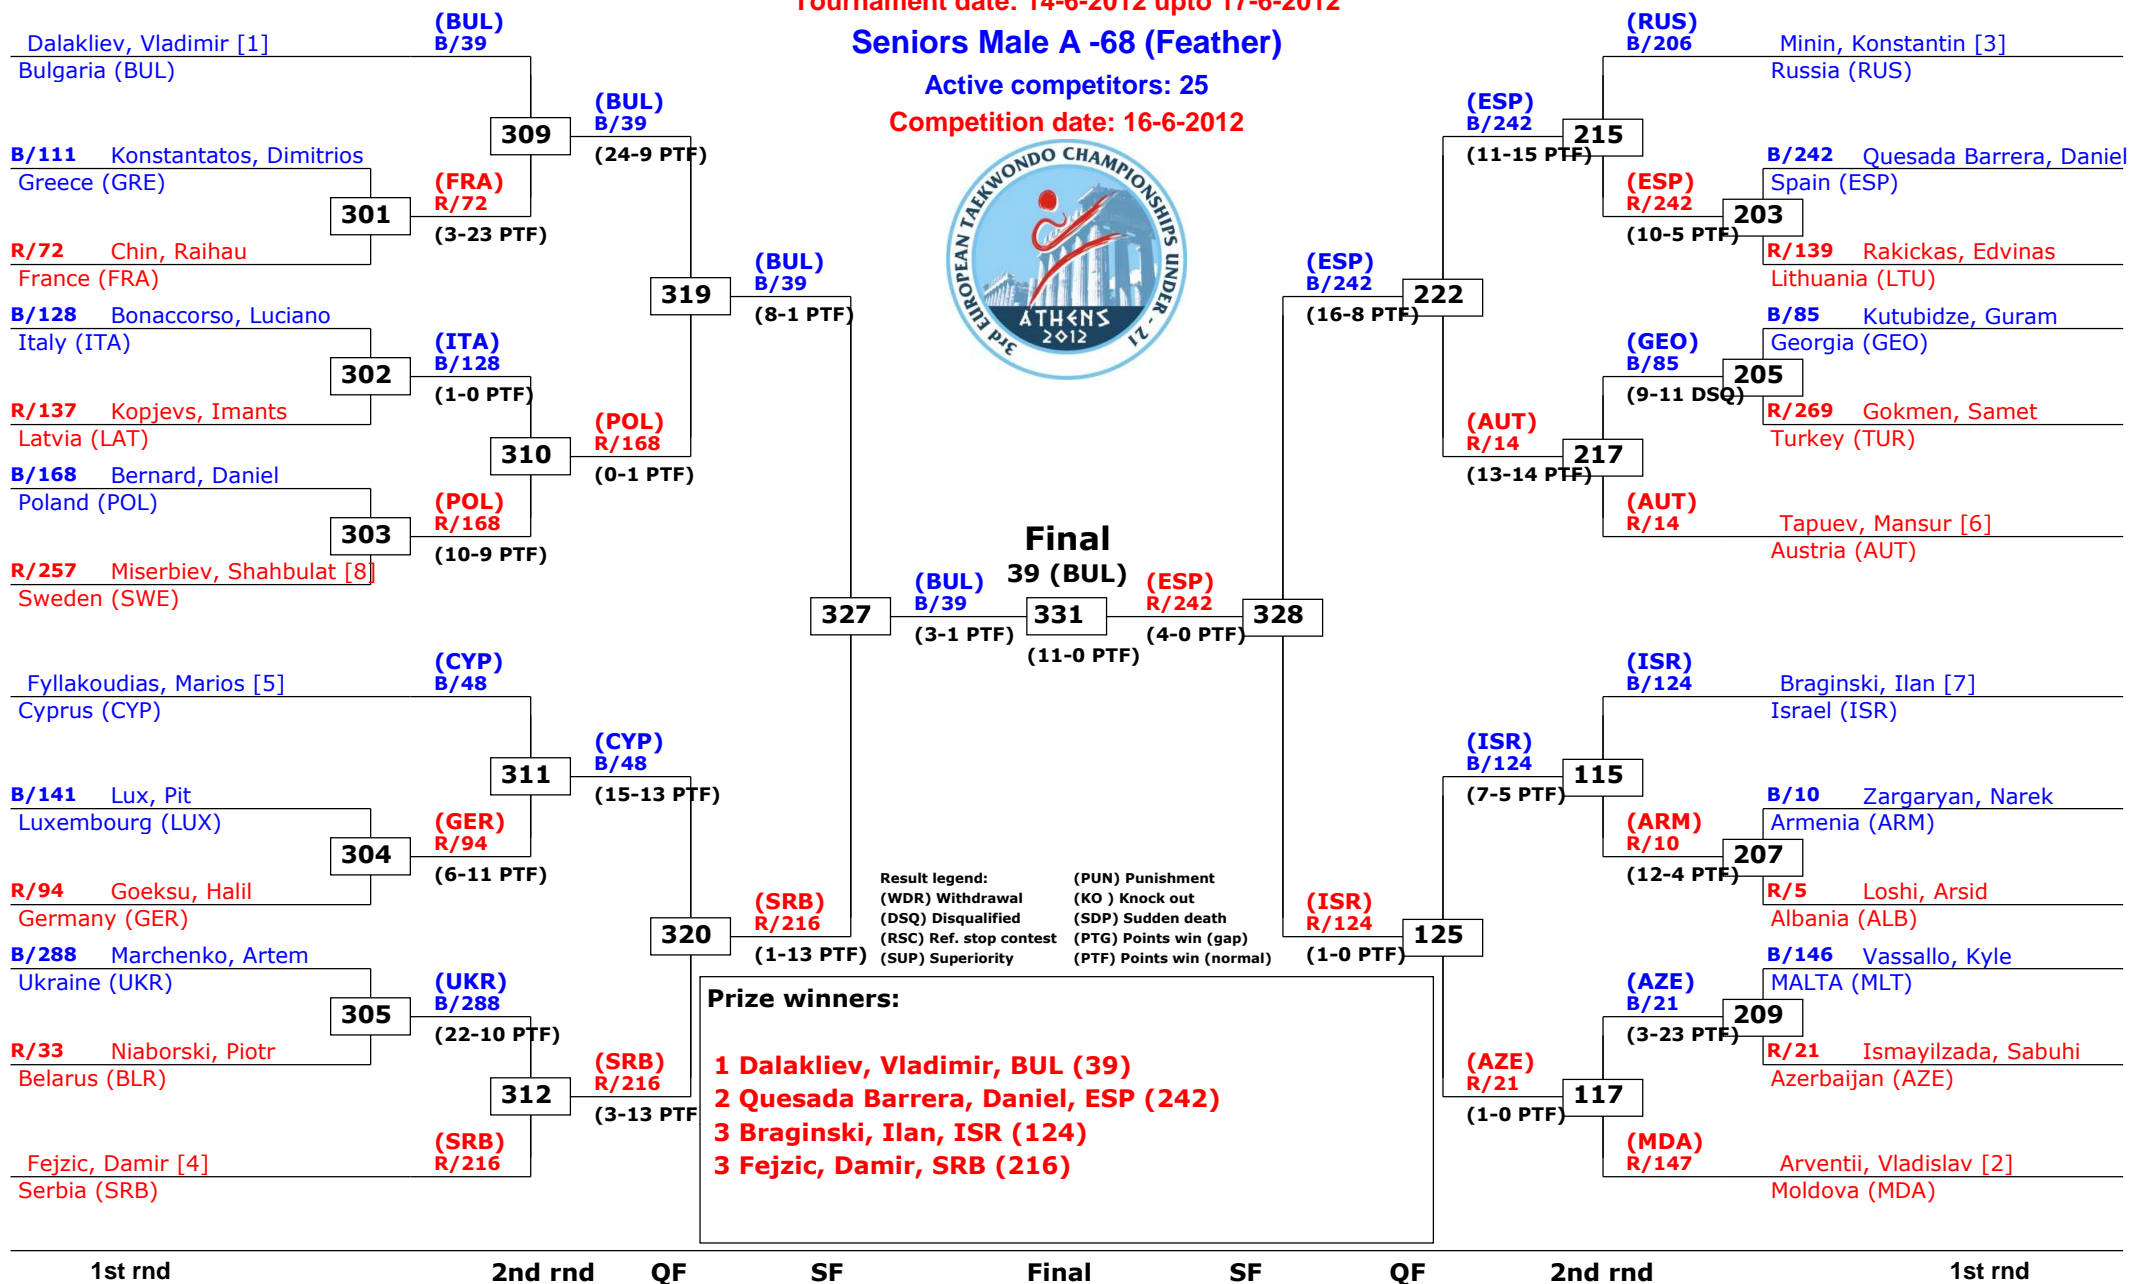

## Seniors Male A -68 (Feather)

Active competitors: 25

Competition date: 16-6-2012