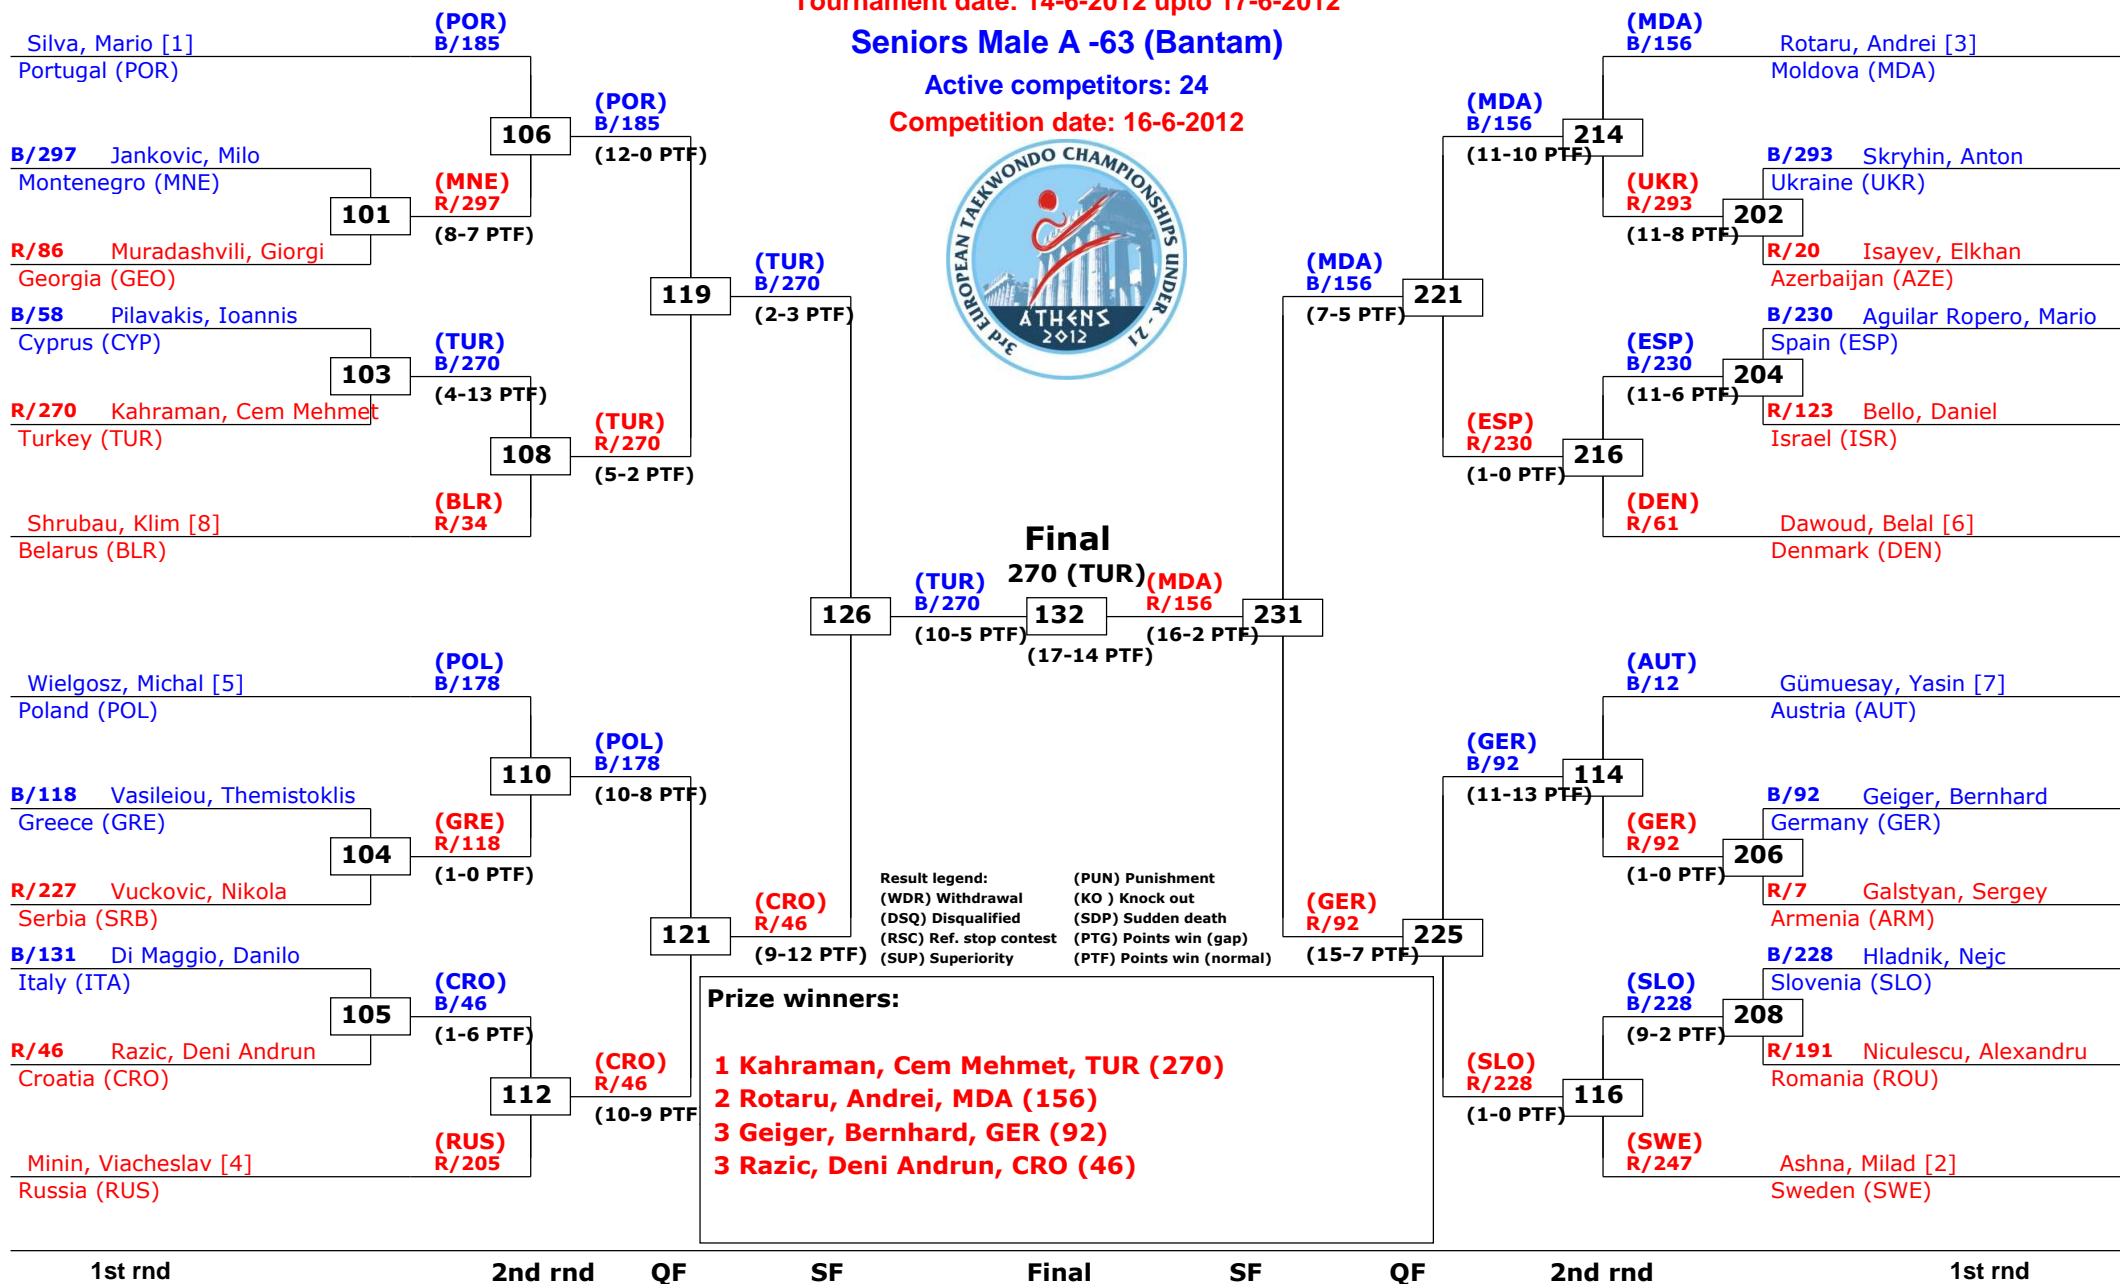

# European Championships Seniors sub 21

Athens, Greece

Tournament date: 14-6-2012 upto 17-6-2012

## Seniors Male A -63 (Bantam)

Active competitors: 24

Competition date: 16-6-2012