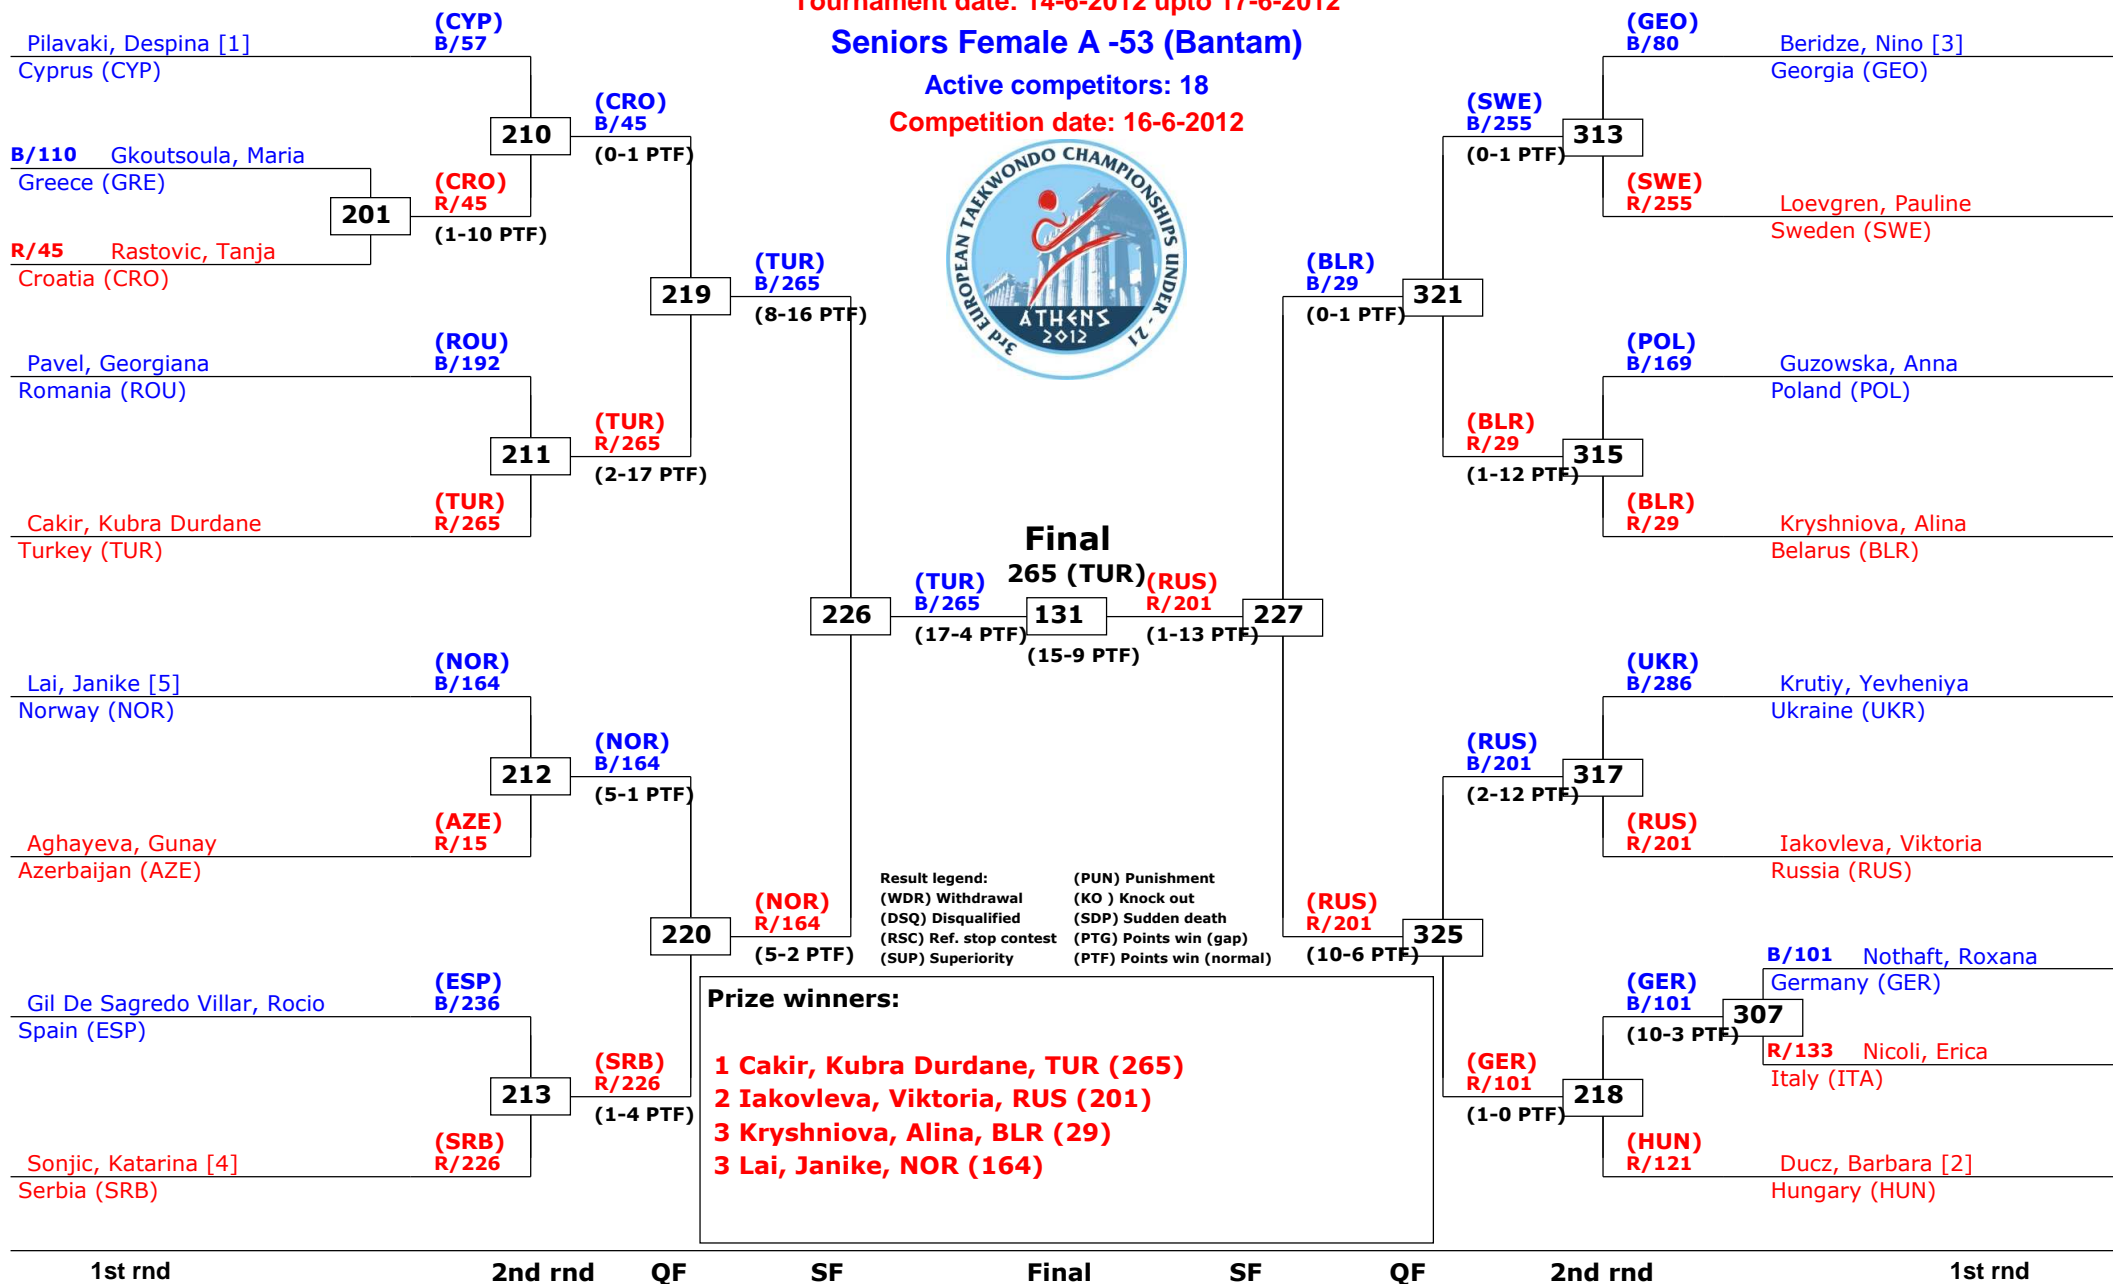

## Seniors Male A -68 (Feather)

Active competitors: 25

Competition date: 16-6-2012

# European Championships Seniors sub 21

Athens, Greece

Tournament date: 14-6-2012 upto 17-6-2012

## Seniors Female A -53 (Bantam)

Active competitors: 18

Competition date: 16-6-2012

## Seniors Female A -57 (Feather)

Active competitors: 19

Competition date: 16-6-2012